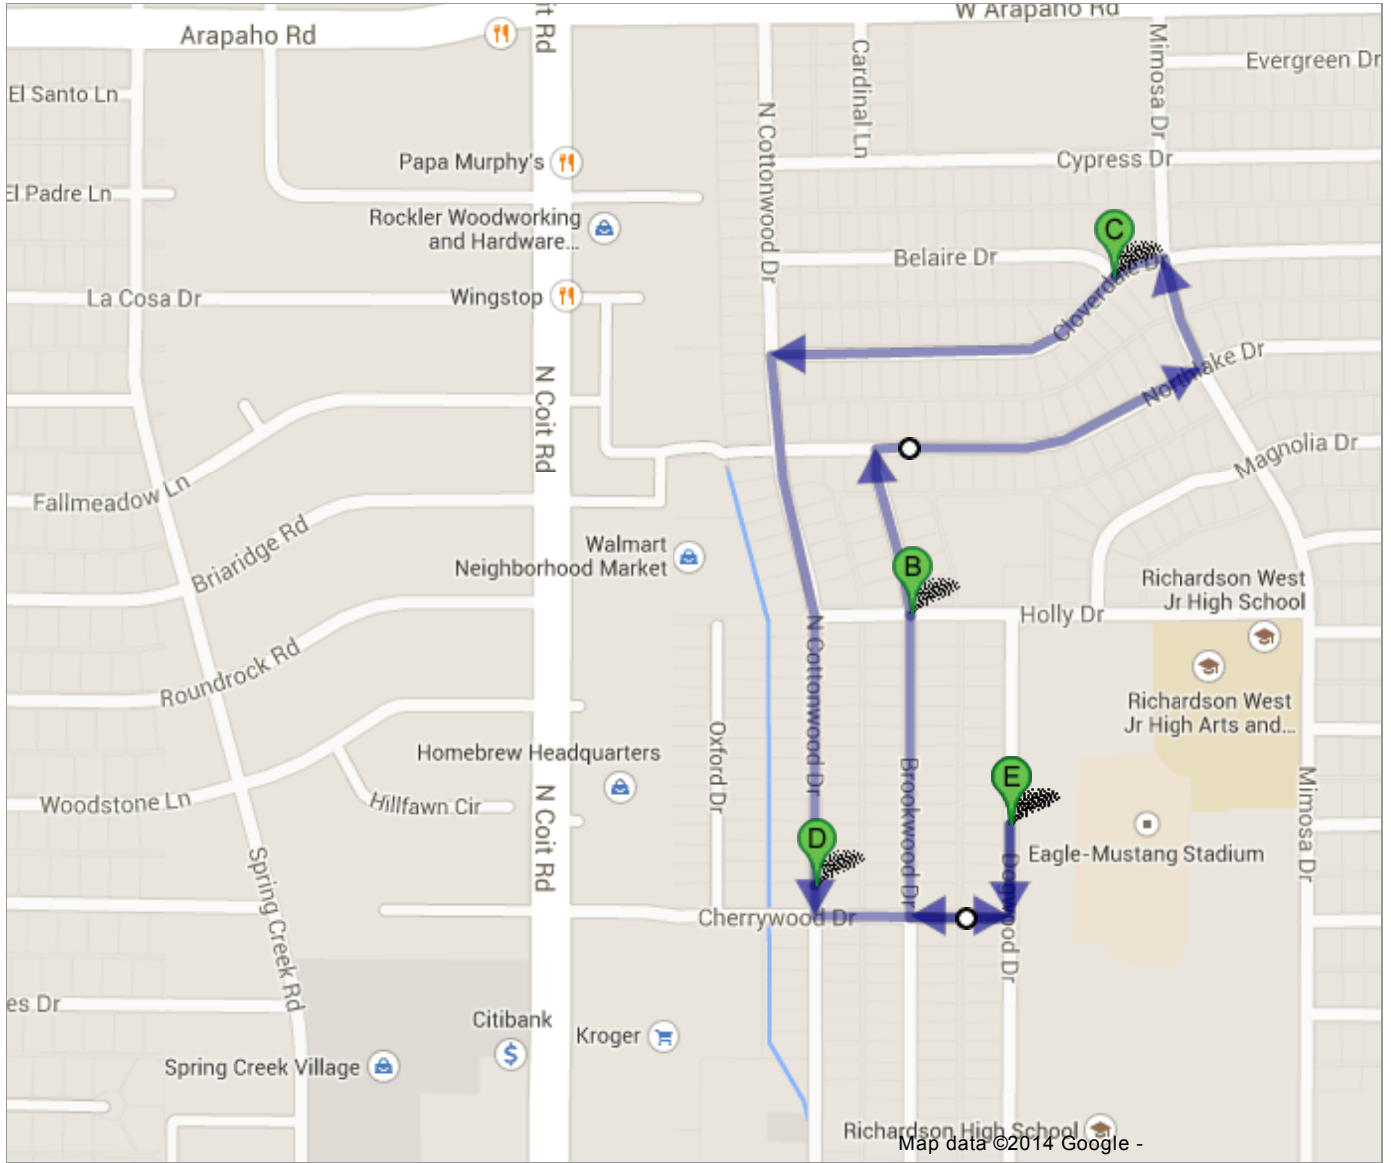

To see all the details that are visible on the screen, use the "Print" link next to the map.

**Walking directions are in beta.**

Use caution – This route may be missing sidewalks or pedestrian paths.

**Walking directions to Eagle-Mustang Stadium**

Via Cherrywood Dr, Northlake Dr

**Eagle-Mustang Stadium**  
Richardson, TX

1. Head **south** on **Dogwood Dr** toward **Cherrywood Dr** 305 ft

---

2. Turn **right** onto **Cherrywood Dr** 331 ft

---

3. Turn **right** onto **Brookwood Dr** 0.2 mi

0.3 mi – about 6 mins

**Holly Dr**

- 
4. Head **north** on **Brookwood Dr** toward **Northlake Dr**  
0.1 mi

---

  5. Turn right onto **Northlake Dr**  
0.2 mi

---

  6. Turn left onto **Mimosa Dr**  
384 ft

---

  7. Turn left onto **Cloverdale Dr**  
180 ft

---
- 0.4 mi – about 8 mins

**Cloverdale Dr**  
Richardson, TX 75080

- 
8. Head **southwest** on **Cloverdale Dr** toward **N Cottonwood Dr**  
0.2 mi

---