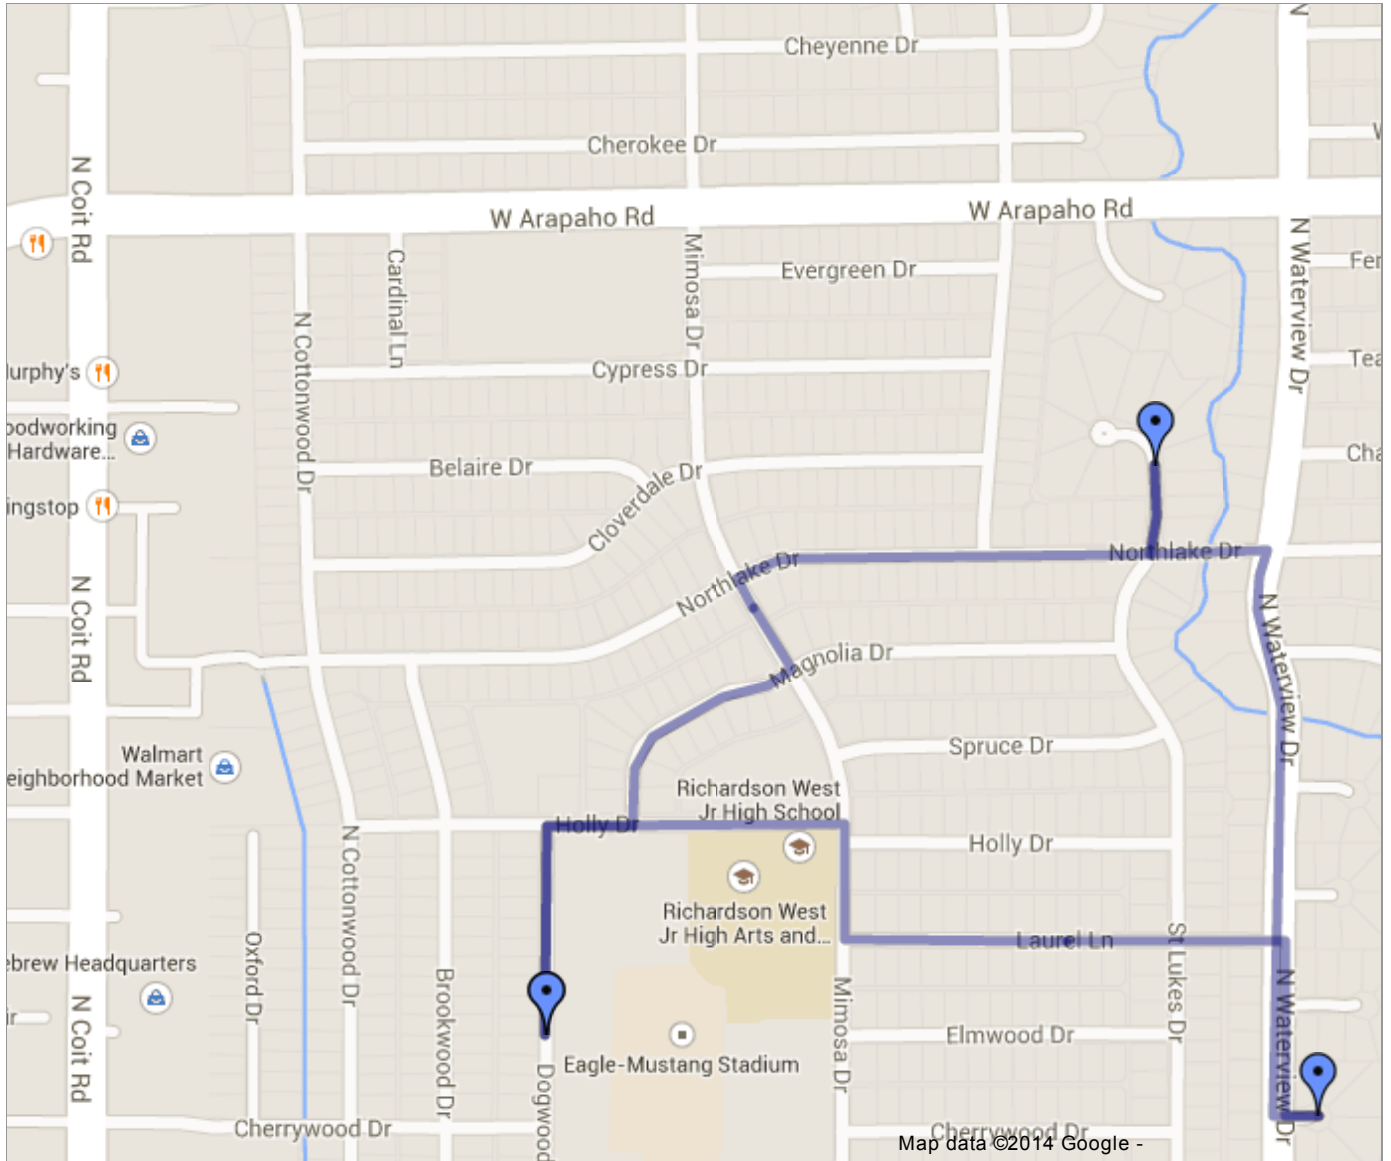

To see all the details that are visible on the screen, use the "Print" link next to the map.

My Saved Places

Public · 0 views
Created on Aug 4 · By [Laura](#) · Updated < 1 minute ago

- From: Eagle-Mustang Stadium, Richardson, TX
- Driving directions to St Lukes Dr
- To: St Lukes Dr
- Driving directions to Sierra Place, Richardson, TX
- To: Sierra Place, Richardson, TX

Driving directions to Eagle-Mustang Stadium, Richardson,

TX

To: Eagle-Mustang Stadium, Richardson, TX